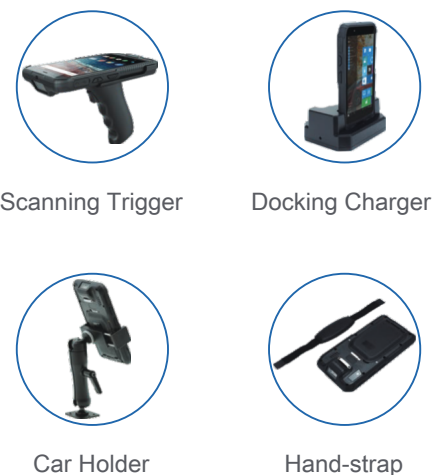

AP-W62-4G

6 inch Rugged Handheld

Functions

- Support for Windows 10 system
- Optional 4G all network communication, WiFi, Bluetooth and other communication modes
- Equipped with 5000mAh large capacity wide temperature battery, the machine has a endurance of 6-8 hours
- IP65 high protection level, in accordance with MIL-STD-810G
- Support GPS, more accurate positioning
- Equipped with front 2 million and rear 5 million pixel auto focus camera
- Support 1D / 2D, NFC and other functional modules to meet the application needs of multiple industries

Product Six Views

Optional Accessories

Specification Parameter

Basic parameters	
Dimension	185 x 94.6 x 28.5mm
Weight	device unit 380g
Device Color	black
LCD	5.98inch IPS 16:9, 1280x720, 430nits
Touch Panel	5 point G+FF capacitive touch screen Corning® Gorilla® Glass
Camera	Front 2.0MP Rear 5.0MP
I/O	USB Type-C x 1, SIM Card x 1, TF Card x 1, 4Pin machine button x 1 Φ3.5mm standard earphone jack x 1
Power	AC100V ~ 240V, 50Hz/60Hz, Output DC 5V/3A
Communication	
WIFI	WiFi 802.11 a/b/g/n/ac (2.4G+5.8G)
Bluetooth	BT4.2
3G/4G (Optional)	EC25-EC LTE FDD: B1/B3/B7/B8/B20/B28A WCDMA: B1/B8 GSM: B3/B8
GNSS	Built-in GPS

Performance parameter	
CPU	Intel Atom x5 Z8350
OS	Windows 10
RAM	4GB
ROM	64GB
Battery	
Capacity	3.7V/5000mAh
Type	Li_polyment, removeable battery
Endurance	6hrs (Default 50% volumn, Default 200 lumens brightness, Play 720P video)
Reliability	
Operate Temperature	-10 °C ~ 50 °C
Store Temperature	-20 °C ~ 60 °C
Humidity	95% Non-Condensing
Rugged Feature	IP65 certified, MIL-STD-810G certified
Drop Height	1.2m
Data Collection	
NFC	Optional, 13.56MHz, ISO/IEC 14443A/B, ISO/IEC 15693, ISO/IEC 18092
1D	Optional, Honeywell N4313
2D	Optional, EM80

Application Range

The handheld terminal with RFID UHF technology is widely used, which can meet the application in retail, storage material management, finance, express delivery, medical and other fields.