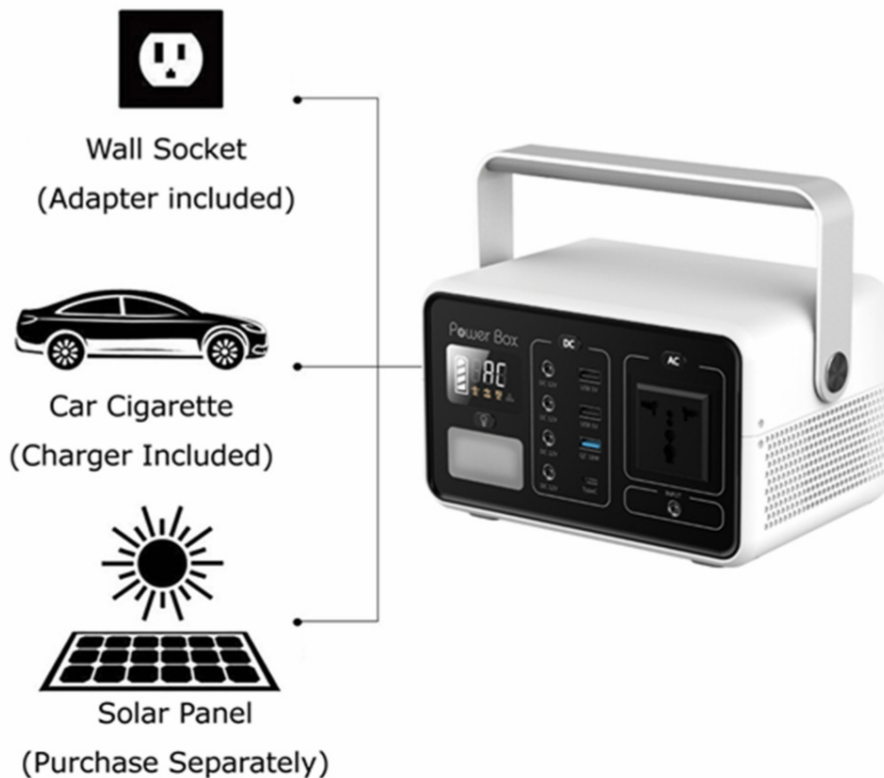

Charging In

3 Ways to Recharge